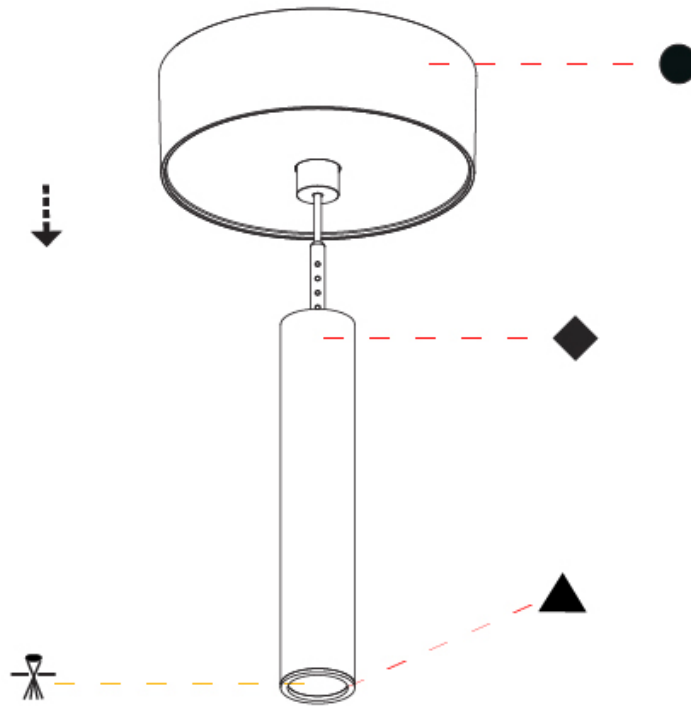

Shape: Cylinder
 Diameter (mm): 28
 Diameter (in): 1 1/8
 Height (mm): 150
 Height (in): 11 13/16
 Max. Overall Height (mm): 2150
 Max. Overall Height (in): 84 5/8
 Light Distribution: Downlight
 Weight (kg): 0.422
 Weight (lbs): 0.93
 Diffuser: Shine Ring - Opal / Yellow / Orange / Red / Blue / Green
 Fixture Finish: SSR / BKV / CWI / CRY / HAB / LAG / UFT / ITA / RUA / RUR / MIC / FTG / MYG / TWT / LOD / PUS / FRO / FUP / KIA / POP / BLS / SPG / MEY / GOH / GUM / CHC / COM / ABZ / JAG / OBR / MOS / ROR
 Fixture Material: Aluminum
 Cable Details: 2000mm or 4000mm Cable - Color 01 to 10

OPTICAL

Optic°: 24 / 32 / 58

RATINGS AND CERTIFICATIONS

Certified By: Certified for North American Standards
 IP rating: IP20

HANGOVER PLUG SHINE MONOPOINT SURFACE CANOPY SUSPENSION

A30847-

PROJECT
TYPE
SPECIFIER
QUANTITY
DATE

Shape: Cylinder
 Diameter (mm): 28
 Diameter (in): 1 1/8
 Height (mm): 300
 Height (in): 11 13/16
 Max. Overall Height (mm): 2300
 Max. Overall Height (in): 90 7/16
 Light Distribution: Downlight
 Weight (kg): 0.63
 Weight (lbs): 1.39
 Diffuser: Shine Ring - Opal / Yellow / Orange / Red / Blue / Green
 Fixture Finish: SSR / BKV / CWI / CRY / HAB / LAG / UFT / ITA / RUA / RUR / MIC / FTG / MYG / TWT / LOD / PUS / FRO / FUP / KIA / POP / BLS / SPG / MEY / GOH / GUM / CHC / COM / ABZ / JAG / OBR / MOS / ROR
 Fixture Material: Aluminum
 Cable Details: 2000mm or 4000mm Black Cable