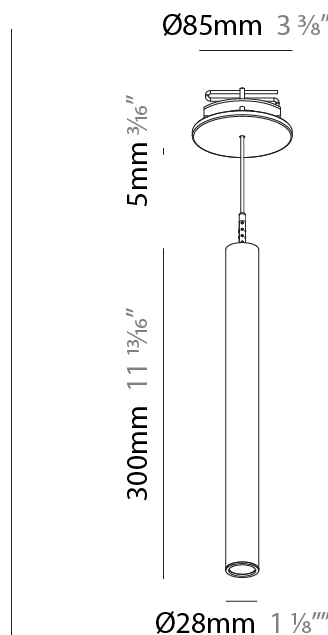

ELECTRICAL

Lamp Type: LED (Zhaga Standard)
Input Wattage (W): 6.6
Total Output Wattage (W): 6
Dimming: Tri-Mode (Non-Dimming and Phase Dimming (120Vac only) and 0-10V Dimming)
Driver Included: Yes
Driver Location: External
Driver Type: Constant Current - Universal
Driver Class: Class 2
Housing: ENCP3 w/Quick Connect
Input Voltage (V): 120 - 277
Constant Current (MA): 500

LED

Number of LEDs: 1
Color Temperature (°K): 2700 / 3000 / 4000
Max. Delivered Lumen (lm): 330 / 360 / 380
CRI: >90 CRI
Lamp Life (hrs): 50000
Upon Request: ***3500K available in minimum quantities (larger quantities upon request)

OPTICAL

Optic°: 24 / 32 / 58

RATINGS AND CERTIFICATIONS

Certified By: Certified for North American Standards

© 2024, T 1800-388-3382, F 416-247-9319, www.zaneen.com

Available for International specifications by adding 'INT' at the end of the existing Model #. For assistance on 'custom' specifications, contact zteam@zaneen.com. In a constant effort to supply the best product, we reserve the right to change specifications or materials without notice. The most recent specification sheets are found at zaneen.com