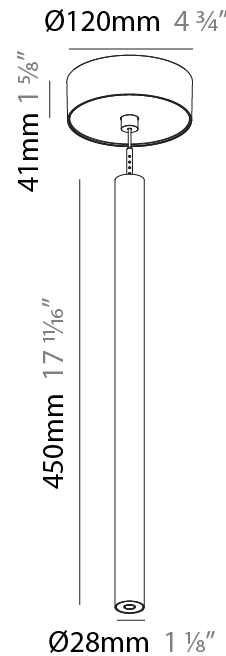

GENERAL

Series: Hangover
Subseries: Hangover Plug Monopoint Surface Canopy
Brand: Prolight
Division: Architectural
Mounting Type: Suspension
Mounting Location: Ceiling
Subcategory: Pendant

PHYSICAL

Shape: Cylinder
Diameter (mm): 28
Diameter (in): 1 1/8
Height (mm): 450
Height (in): 17 11/16
Max. Overall Height (mm): 2450
Max. Overall Height (in): 96 7/16
Light Distribution: Downlight
Weight (kg): 0.504
Weight (lbs): 1.11
Fixture Finish: SSR / BKV / CWI / CRY / HAB / LAG / UFT / ITA / RUA / RUR / MIC / FTG / MYG / TWT / LOD / PUS / FRO / FUP / KIA / POP / BLS / SPG / MEY / GOH / GUM / CHC / COM / ABZ / JAG / OBR / MOS / ROR
Fixture Material: Aluminum
Cable Details: 2000mm or 4000mm Black Cable

ELECTRICAL

Lamp Type: LED (Zhaga Standard)
Input Wattage (W): 6.6
Total Output Wattage (W): 6
Dimming: Tri-Mode (Non-Dimming and Phase Dimming (120Vac only) and 0-10V Dimming)
Driver Included: Yes
Driver Location: External
Driver Type: Constant Current - Universal
Driver Class: Class 2
Housing: ENCP3 w/quick connect
Input Voltage (V): 120 - 277
Constant Current (MA): 500

LED

Number of LEDs: 1
Color Temperature (°K): 2700 / 3000 / 4000
Max. Delivered Lumen (lm): 330 / 360 / 380
CRI: >90 CRI
Lamp Life (hrs): 50000
Upon Request: ***3500K available in minimum quantities (larger quantities upon request)

OPTICAL

Optic°: 24 / 32 / 34 / 55 / 58

RATINGS AND CERTIFICATIONS

Certified By: Certified for North American Standards
IP rating: IP20